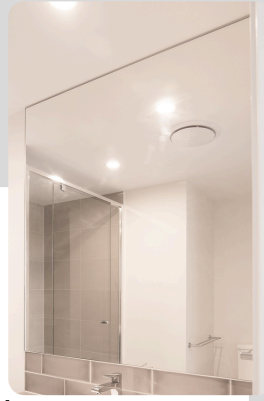

MICRO-FRAMED MIRRORS

MIRRORS

MICRO-FRAMED MIRRORS

Civic Micro-Framed Mirrors are constructed from durable mirror glass, offering strength, safety, and clarity.

The addition of a slim micro-frame provides subtle structure while maintaining a minimalist aesthetic, making it ideal for bathrooms, bedrooms, and living spaces.

Each mirror is custom-made to suit your space, ensuring a seamless fit and a refined, modern result.

EXCEPTIONAL VALUE

Premium design, durability, and versatility at a competitive price point, ideal for both residential and commercial applications.

AUSTRALIAN MADE

Proudly manufactured in Civic's Yatala QLD factory, and installed by our professional team.

FEATURES

- Slim micro-frame for a sleek, contemporary finish
- Custom-made to suit any wall or tile application
- Available in a variety of micro-frame finishes
- Upgrade silver mirror to MirrorMax for lasting protection
- Enhances light while adding subtle visual definition
- Suitable for bathrooms, bedrooms, and commercial spaces
- Professionally installed for a precise, secure fit

DESIGN FLEXIBILITY

Custom made to suit a wide range of applications, with multiple frame colours and mirror tints available. Designed to complement both modern and traditional interiors.

INSTALLATION & MAINTENANCE

- Professionally installed by Civic's trained team for a flawless fit, even on uneven walls or surfaces.
- Low-maintenance design ensures easy cleaning.
- For best results, wipe with a soft cloth and a 50/50 water/vinegar solution.
- Refer to Civic Cleaning Guides for more information.

SAFETY

All Civic Micro-Framed Mirrors comply with AS1288 and AS2208.

Features include: