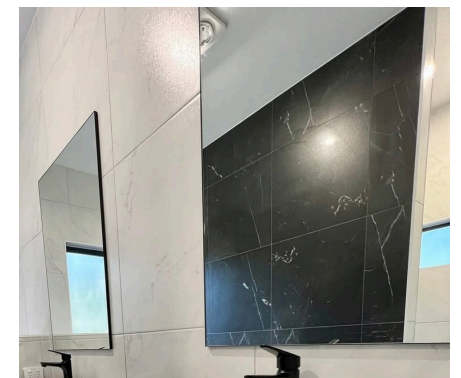

MICRO-FRAMED MIRRORS CIVIC

SHOWER SCREENS
& WARDROBES

MIRRORS

The Civic Micro-Framed Mirror represents a premium combination of style, safety, and performance. Featuring a slim, refined micro-frame, it delivers a clean, contemporary appearance while adding subtle definition to both residential and commercial interiors.

MICRO-FRAMED MIRRORS

MIRRORS

MICRO-FRAMED MIRRORS

Civic Micro-Framed Mirrors are constructed from durable mirror glass, offering strength, safety, and clarity.

The addition of a slim micro-frame provides subtle structure while maintaining a minimalist aesthetic, making it ideal for bathrooms, bedrooms, and living spaces.

● Pink Champagne

MICRO-FRAME COLOURS

STANDARD

● Polished Silver

● Matt Silver

● Black

PREMIUM

● Brushed Nickel

● Gunmetal Grey

● Brushed Gold

● White

SPECIAL ORDER

- Additional powder coated colours

SHAPES

STANDARD

- Rectangle/ Square