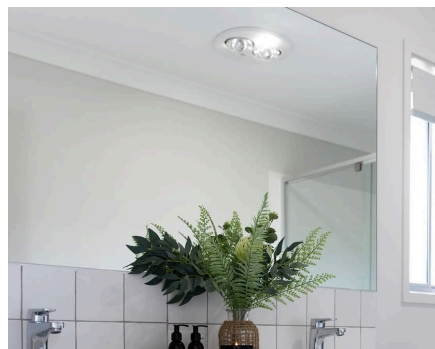

OPTIONS

MIRROR

STANDARD

● Silver Mirror

PREMIUM

● Silver MirrorMax

● Grey Mirror

● Bronze Mirror

SPECIAL ORDER

● Gold

● Pink Champagne

MICRO-FRAME COLOURS

STANDARD

● Polished Silver

● Matt Silver

● Black

PREMIUM

● Brushed Nickel

● Gunmetal Grey

● Brushed Gold

● White

SPECIAL ORDER

- Additional powder coated colours