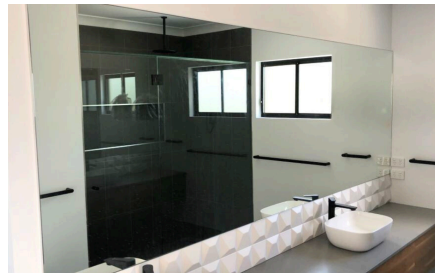

Each mirror is custom-made to suit your space, ensuring a seamless fit and a refined, modern result.

EXCEPTIONAL VALUE

Premium design, durability, and versatility at a competitive price point, ideal for both residential and commercial applications.

AUSTRALIAN MADE

Proudly manufactured in Civic's Yatala QLD factory, and installed by our professional team.

FEATURES

- Slim micro-frame for a sleek, contemporary finish
- Custom-made to suit any wall or tile application
- Available in a variety of micro-frame finishes
- Upgrade silver mirror to MirrorMax for lasting protection
- Enhances light while adding subtle visual definition
- Suitable for bathrooms, bedrooms, and commercial spaces
- Professionally installed for a precise, secure fit

DESIGN FLEXIBILITY

Custom made to suit a wide range of applications, with multiple frame colours and mirror tints available. Designed to complement both modern and traditional interiors.

INSTALLATION & MAINTENANCE

- Professionally installed by Civic's trained team for a flawless fit, even on uneven walls or surfaces.
- Low-maintenance design ensures easy cleaning.
- For best results, wipe with a soft cloth and a 50/50 water/vinegar solution.
- Refer to Civic Cleaning Guides for more information.

SAFETY

All Civic Micro-Framed Mirrors comply with AS1288 and AS2208.

Features include:

- Durable micro-framed edge for added protection
- Suitable for residential and commercial environments