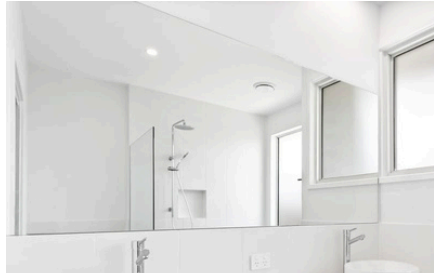

EXCEPTIONAL VALUE

Premium design and durability at a competitive price point, ideal for both residential and commercial applications.

AUSTRALIAN MADE

Proudly manufactured in our Yatala QLD factory and installed by our professional team.

FEATURES

- Frameless minimalist design for a clean, modern look
- Variety of mirror colours and shapes available
- Custom-made to suit any wall, tile, or inset application
- Polished or bevelled edge finishes available
- Enhances natural light and creates a sense of space
- Suitable for bathrooms, living areas, gyms, and commercial spaces
- Professionally installed for a precise, secure fit
- Upgrade silver mirror to MirrorMax for lasting protection

DESIGN FLEXIBILITY

Custom made to suit a wide range of applications, with multiple shapes, edge finishes, and tint options available. Designed to integrate seamlessly into both modern and traditional interiors.

INSTALLATION & MAINTENANCE

- Installed by Civic's trained team for a flawless fit, even on uneven walls or surfaces.
- The frameless design minimises dirt build-up, making cleaning simple.
- For best results, wipe with a soft cloth and a 50/50 water/vinegar solution. Refer to Civic Cleaning Guides for more information.

SAFETY

All Civic Frameless Mirrors comply with AS1288 and AS2208.

Features include:

- 4-6mm mirror glass
- Smooth polished or bevelled edges
- Secure professional installation
- Suitable for residential and commercial environments