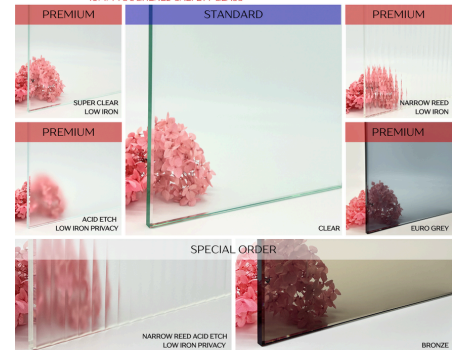

OPTIONS

HYDRO SYSTEM

STANDARD

- Polished Silver
- Matt Silver

GLASS

STANDARD

- Clear

PREMIUM

- Super Clear Low Iron
- Acid Etch Low Iron
- Narrow Reed Low Iron
- Euro Grey

SPECIAL ORDER

- Narrow Reed Acid Etch Low Iron
- Bronze
- Other glass available by request

SHOWER SCREEN GLASS

10MM TOUGHENED SAFETY GLASS